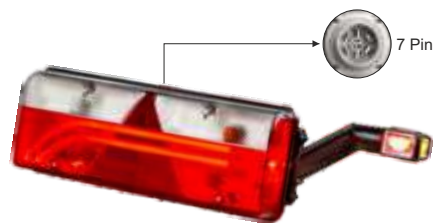

Articolo	Descrizione articolo	Conf.
884398	Fanale Posteriore DX / RH	1
884399	Fanale Posteriore SX / LH	1

Modello **EUROPOINT III**