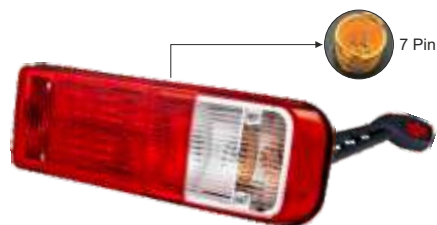

Articolo	Descrizione articolo	Conf.
884369	Fanale Posteriore DX / RH	1
884370	Fanale Posteriore SX / LH	1