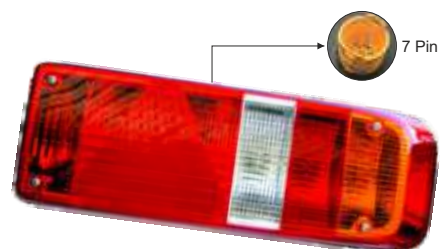

RIMORCHI KRONE

Articolo	Descrizione articolo	Conf.
884375	Fanale Posteriore DX / RH	1
884376	Fanale Posteriore SX / LH	1